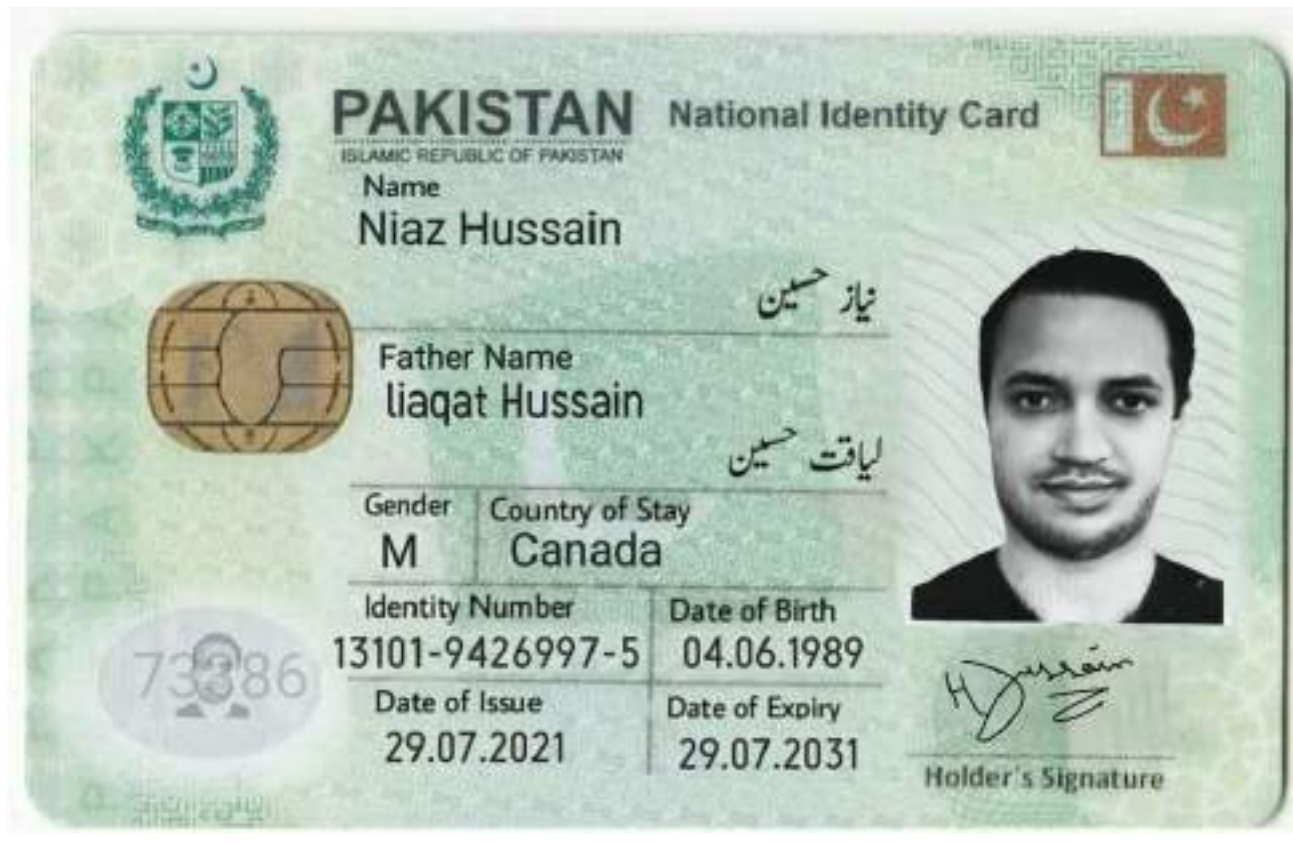

Niaz Hussain, Brother of Mian Ali Raza

Name: Niaz Hussain
Father Name: Liaqat Hussain
Date of Birth: 04 June 1989
Pakistan identity Card: 1310194269975
Country of Stay: Canada
CNIC date of Issue: 29/7/2021
CNIC Date of Expiry: 29/7/2031