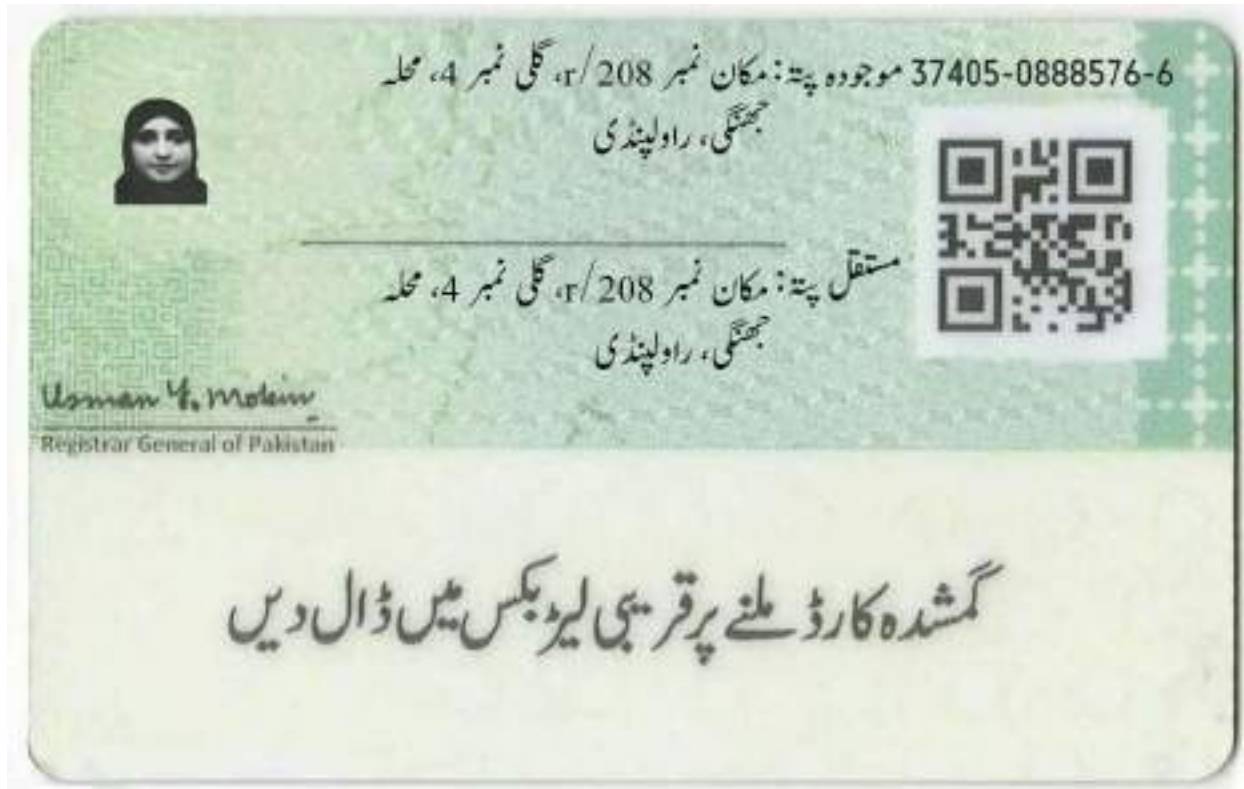

Rabbia Naveed is wife or Spouse of SHO Muhammad Noman, currently working as inspector in Counter Terrorism Wing, CTW in FIA Head office, Islamabad.

Present Address

House M-99, Street 30-B, Sector I-10/4, Islamabad

Permanent Address

House No R 208 Street No 4 Jhungi Mahallah, Rawalpindi

**Mobile Number of Rabbia Naveed, Wife of
inspector Noman 03335697031**