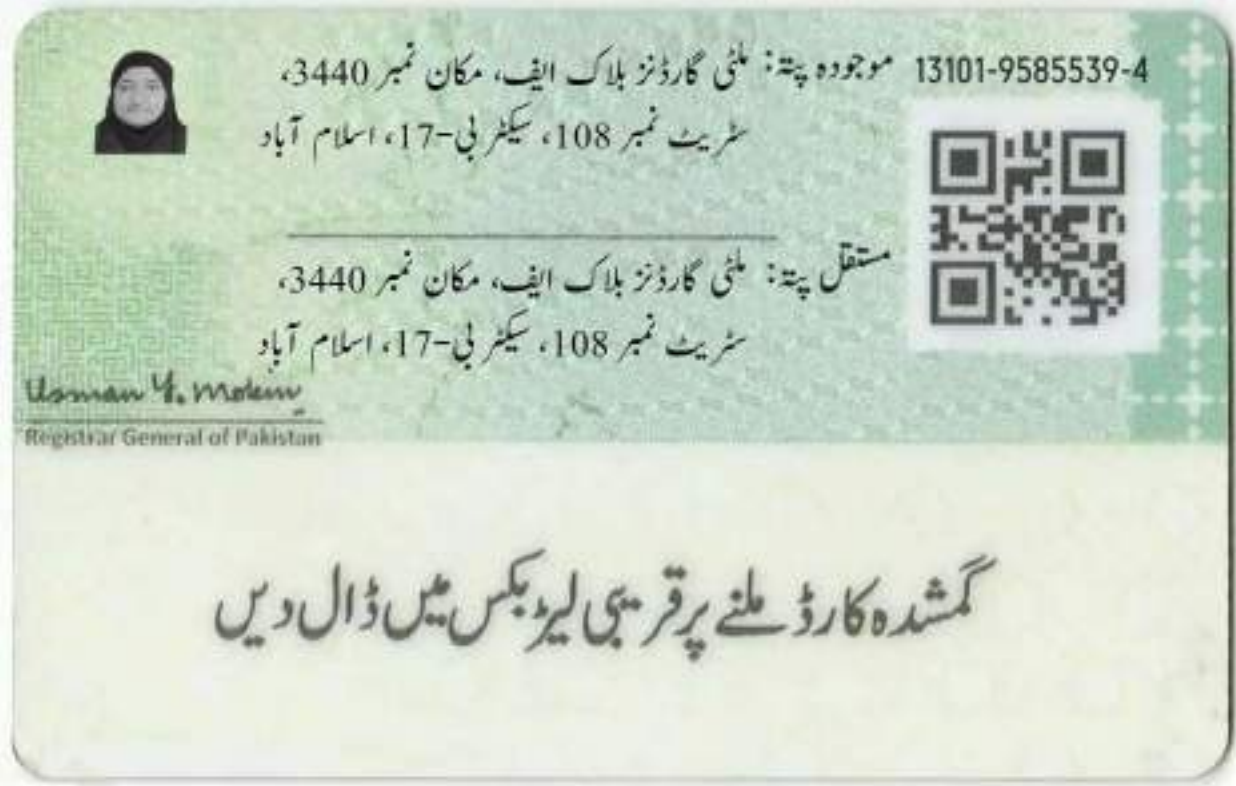

Living Address

Multi Garden, Block F, House 3440,
Street 108, Sector B-17, Islamabad

Mobile Numbers of Nilofer,

Young Sister of Mian Ali Raza

03459305367, 03459305367