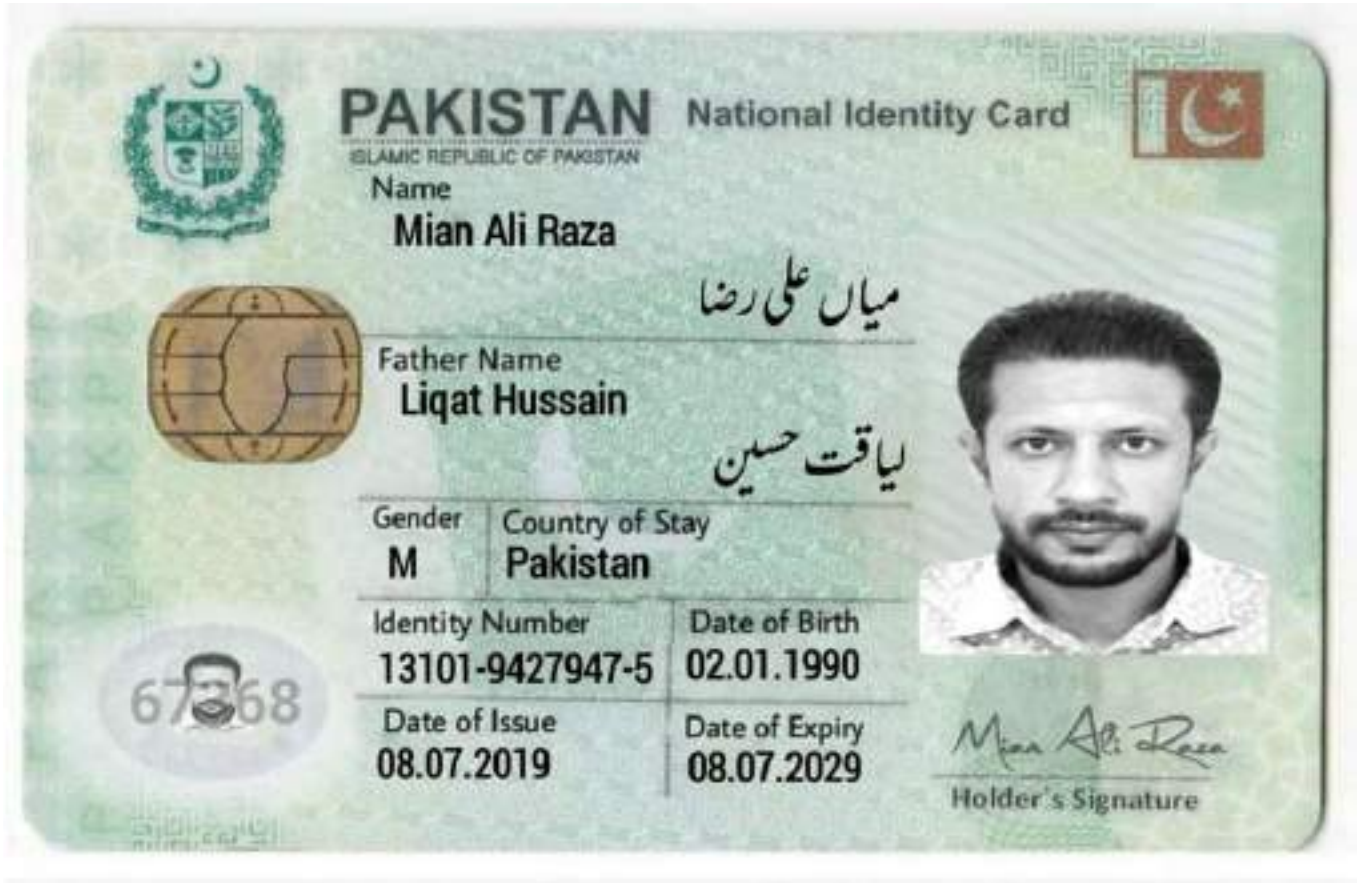

Name: Mian Ali Raza

Father Name: Liaqat Hussain

Date of Birth: 02 January 1990

Pakistani ID Card Number

1310194279475

CNIC Issue Date: 08/07/2019

CNIC Expiry Date: 08/07/2029