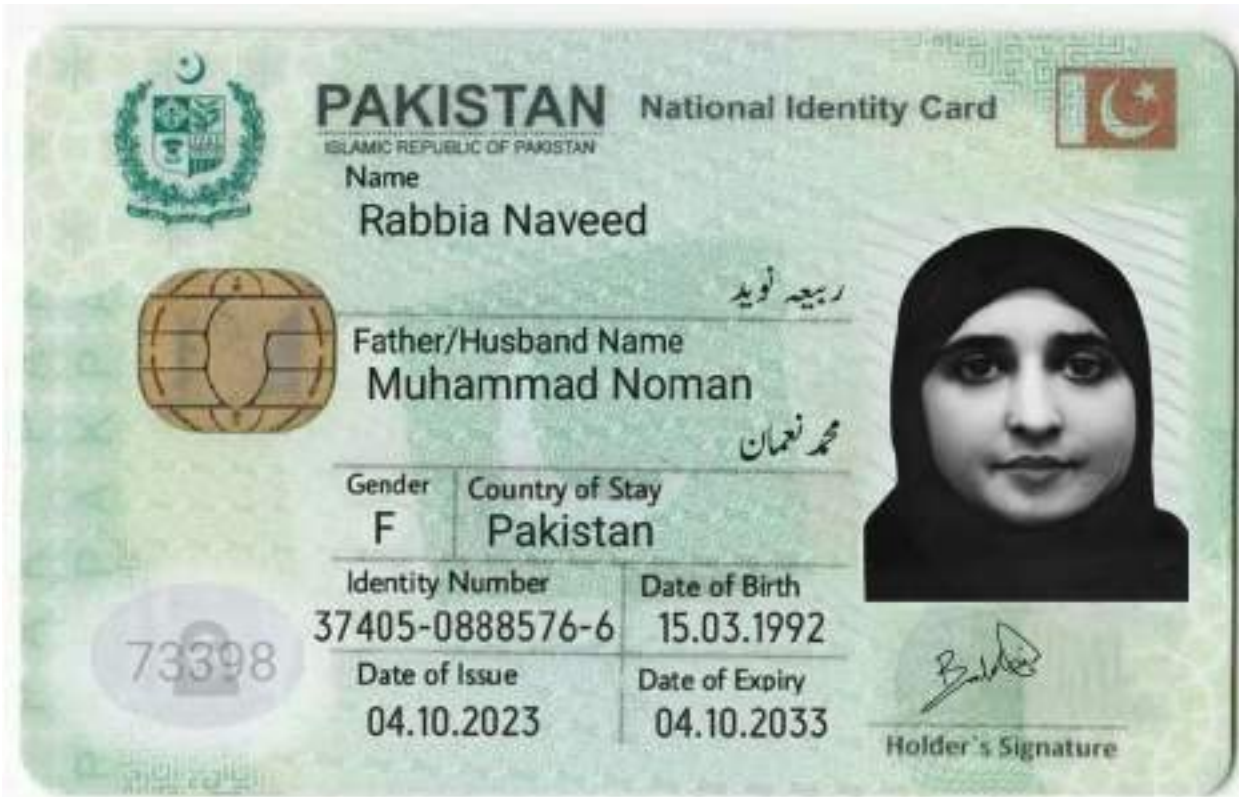

Rabbia Naveed is Beloved Wife of inspector
Noman CTW investigation officer

Name: Rabbia Naveed
Husband Name: Muhammad Noman
Date of Birth: 15 March 1992
Pakistan identity Card: 3740508885766
CNIC date of Issue: 04/10/2023
CNIC Date of Expiry: 04/10/2033