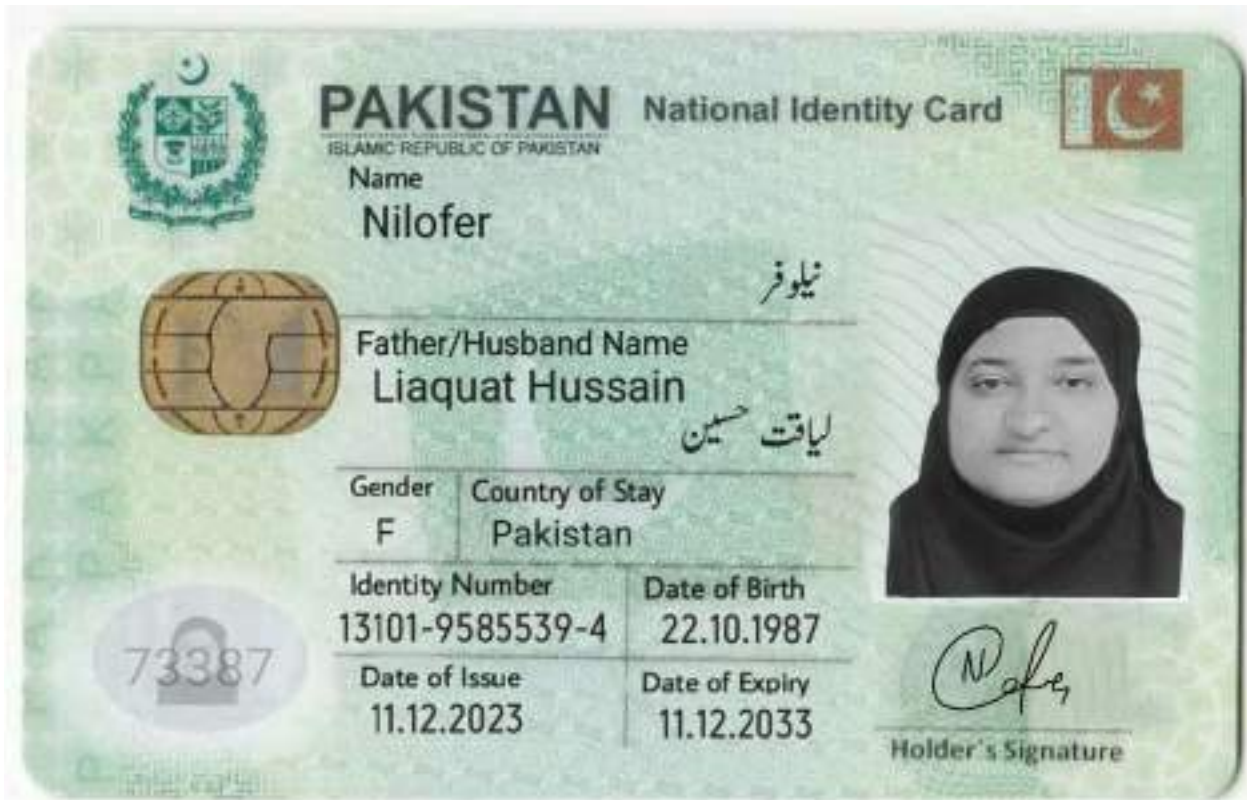

Nilofer, Sister 1 of Mian Ali Raza

Name: Nilofer
Father Name: Liaquat Hussain
Date of Birth: 22 October 1987
Pakistan identity Card: 1310195855394
CNIC date of Issue: 11/12/2023
CNIC Date of Expiry: 11/12/2033

Blood Relation, Sister of Mian Ali Raza