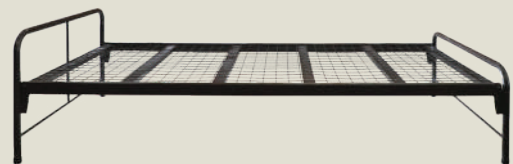

HD580

سرير مفرد مع شبكة سلكية
Single Bed with Wire Mesh